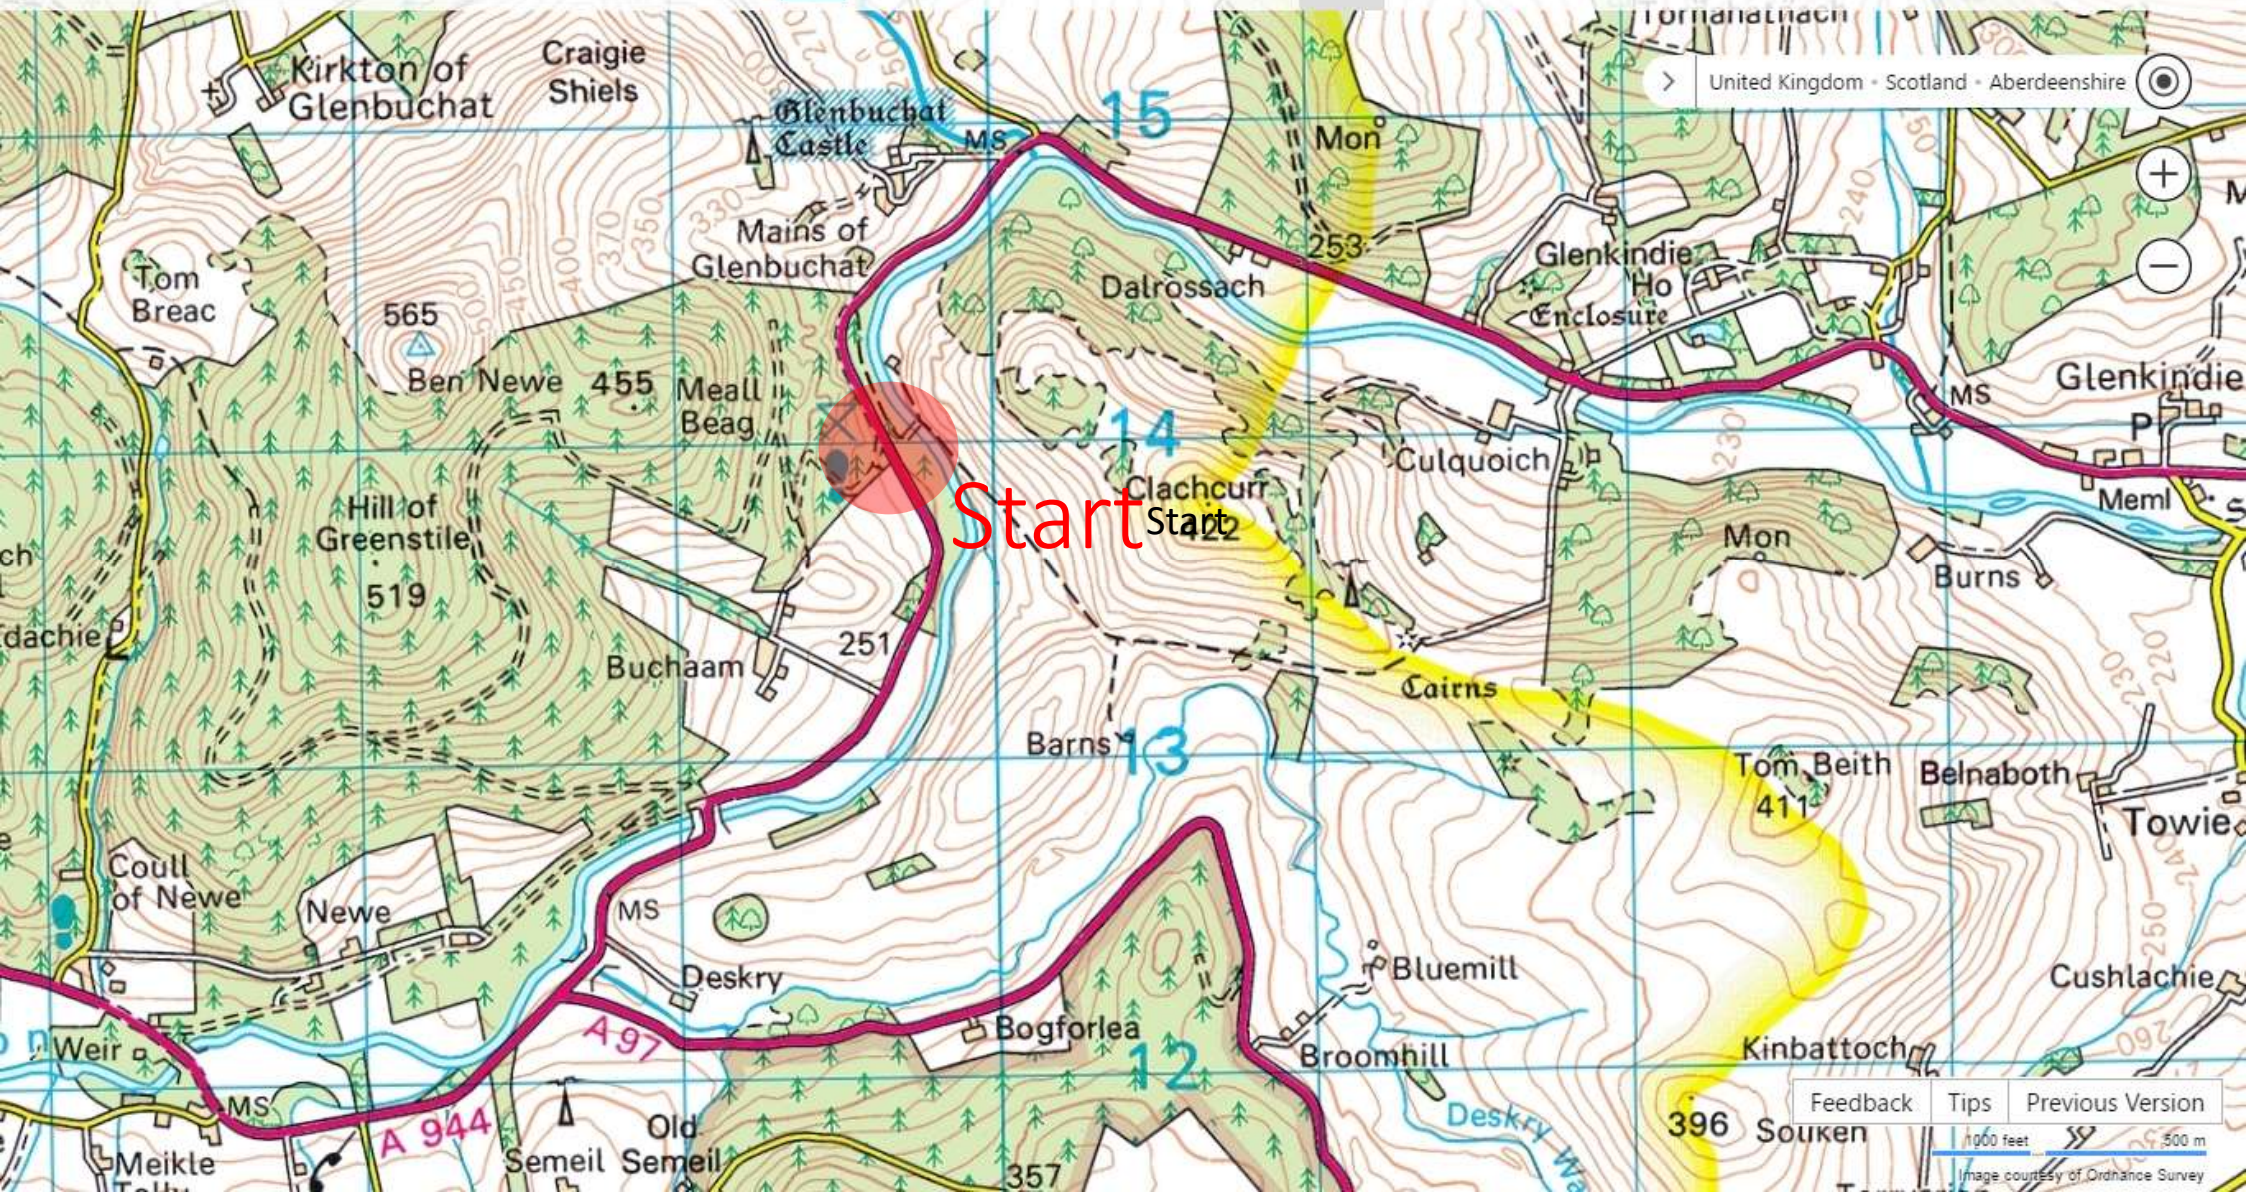

# Ben Newe

Ordnance Survey

United Kingdom · Scotland · Aberdeenshire

Start

Feedback Tips Previous Version

1000 feet 500 m  
Image courtesy of Ordnance Survey